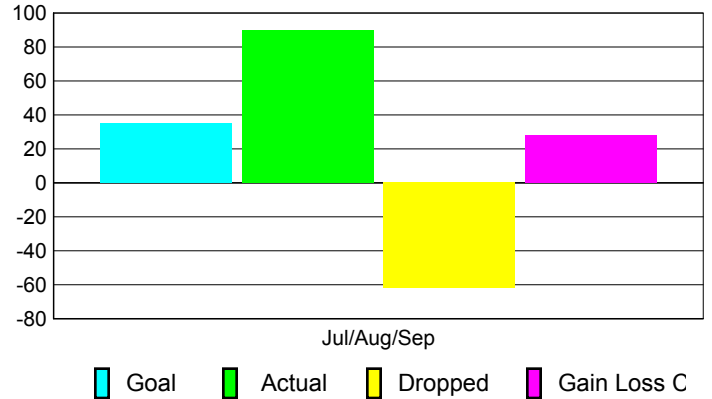

Membership Results 2010-2011

Goal, New, Dropped, Gain/Loss

Comparison of Membership Gain/Loss

Current Year Compared to the Previous Year